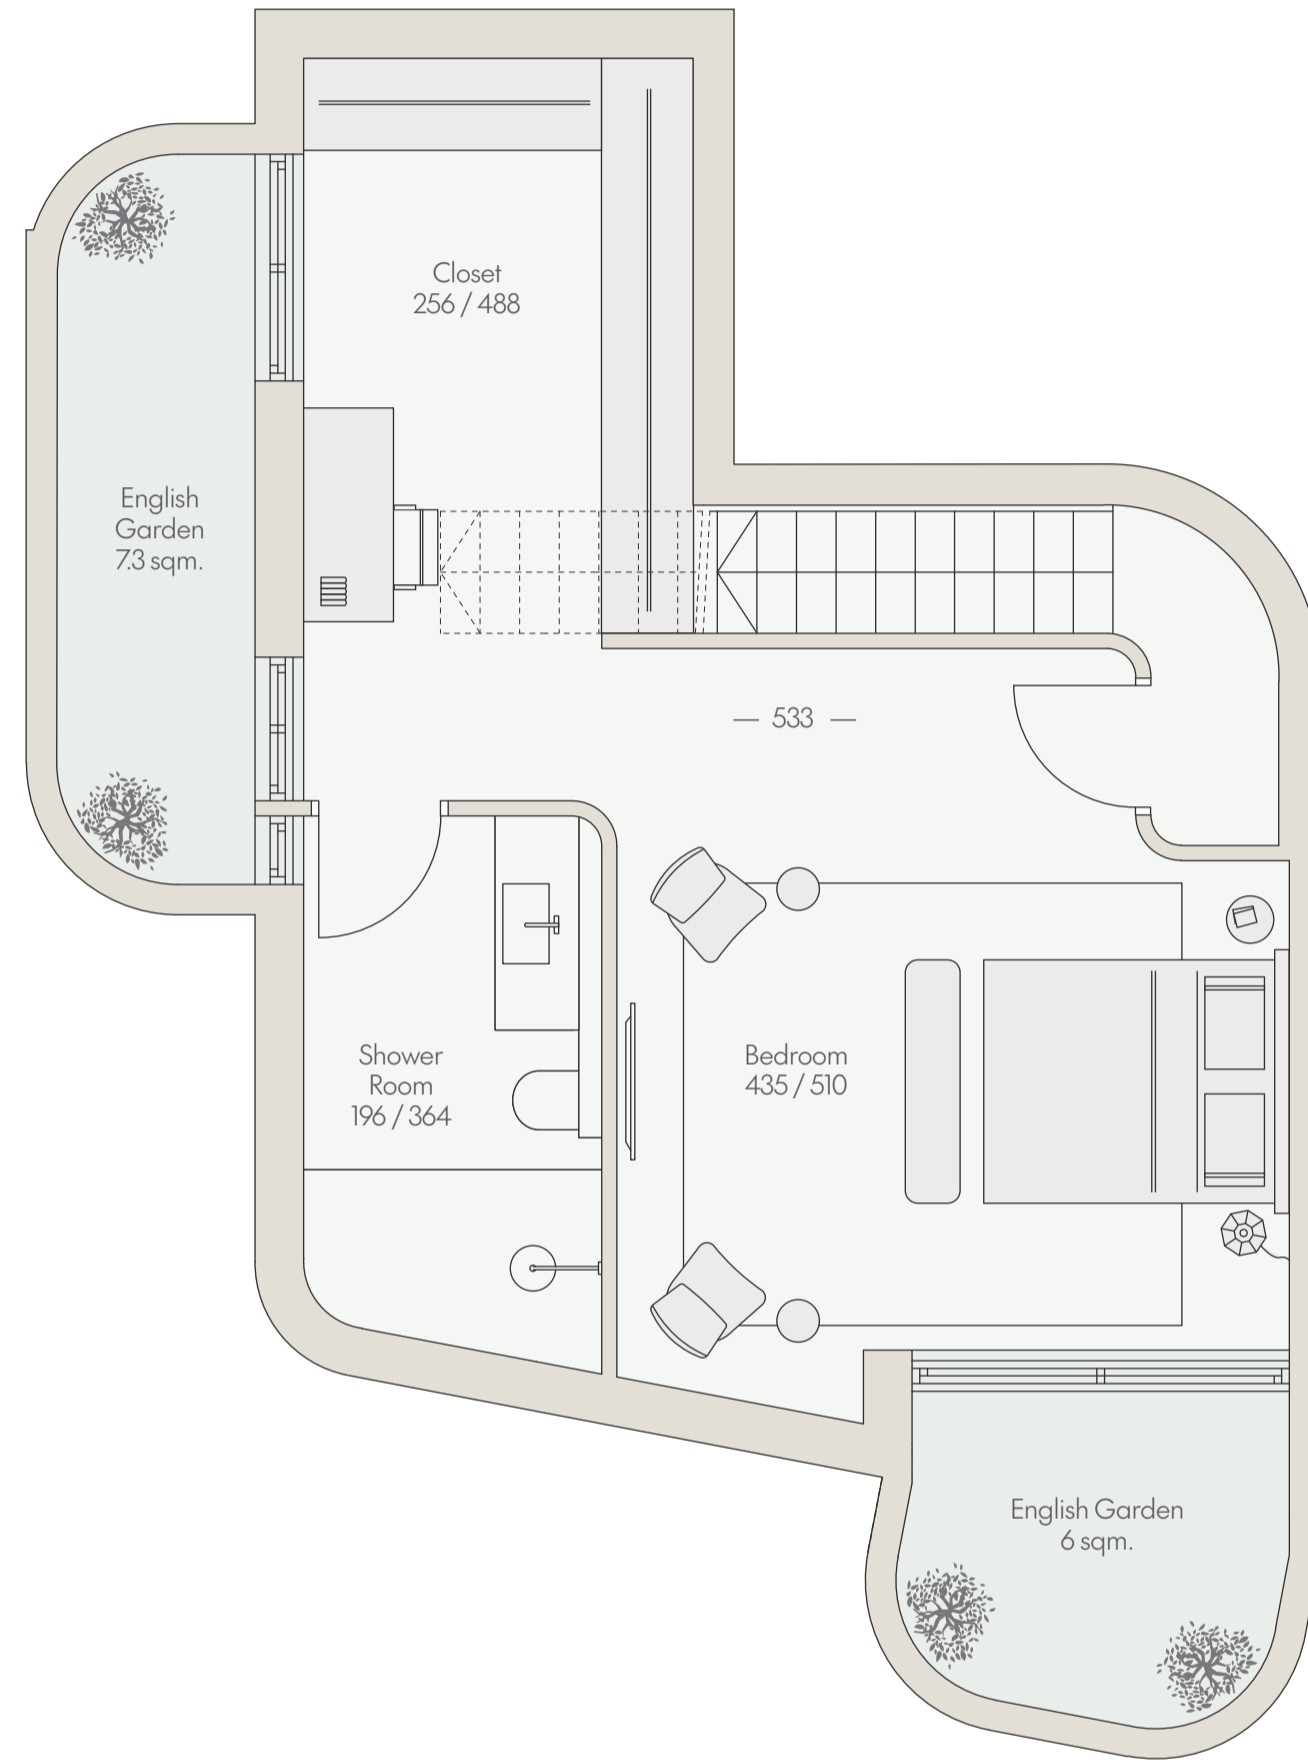

# Aria

Apartment No. 2  
 Two-Room Garden Apartment  
 Garden Floor | Total Area 106.8 sqm  
 Garden 64.6 sqm

Floor Plan

Basement

Garden Floor

What is shown in this plan, including furniture, accessories and measurements, is for illustrative purposes only and does not bind the company. Technical specifications and sales plans will be attached to the sales contract to be signed between the company and the buyer, and they alone will bind the company. This plan does not constitute a presentation, invitation or offer of any kind. It will not form part of the terms of engagement and the agreement between the parties. The plan is presented before the issuance of a building permit, and there may be changes, all subject to the provisions of the sales agreement and its appendices, including the pre-purchase annex.