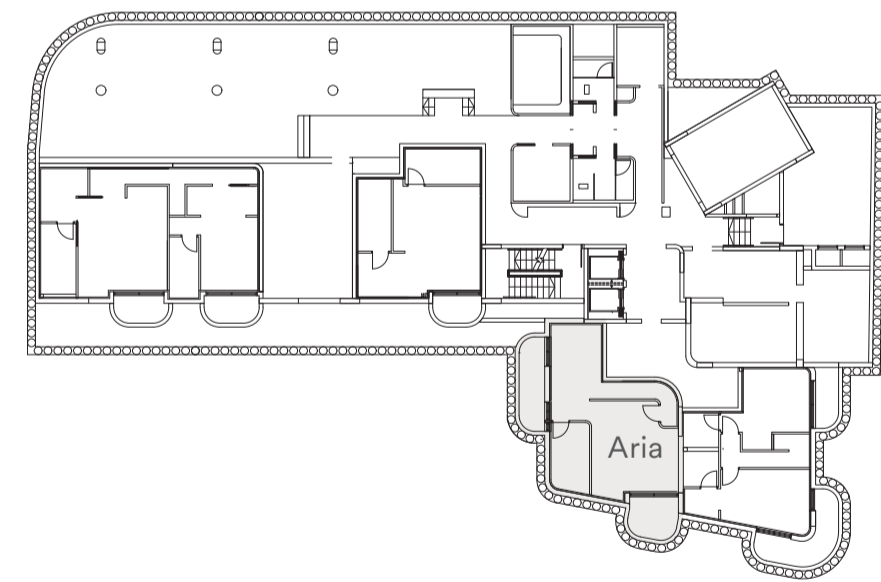

# Aria

Apartment No. 2  
 Two-Room Garden Apartment  
 Garden Floor | Total Area 106.8 sqm  
 Garden 64.6 sqm

Floor Plan

Basement

Garden Floor

What is shown in this plan, including furniture, accessories and measurements, is for illustrative purposes only and does not bind the company. Technical specifications and sales plans will be attached to the sales contract to be signed between the company and the buyer, and they alone will bind the company. This plan does not constitute a presentation, invitation or offer of any kind. It will not form part of the terms of engagement and the agreement between the parties. The plan is presented before the issuance of a building permit, and there may be changes, all subject to the provisions of the sales agreement and its appendices, including the pre-purchase annex.