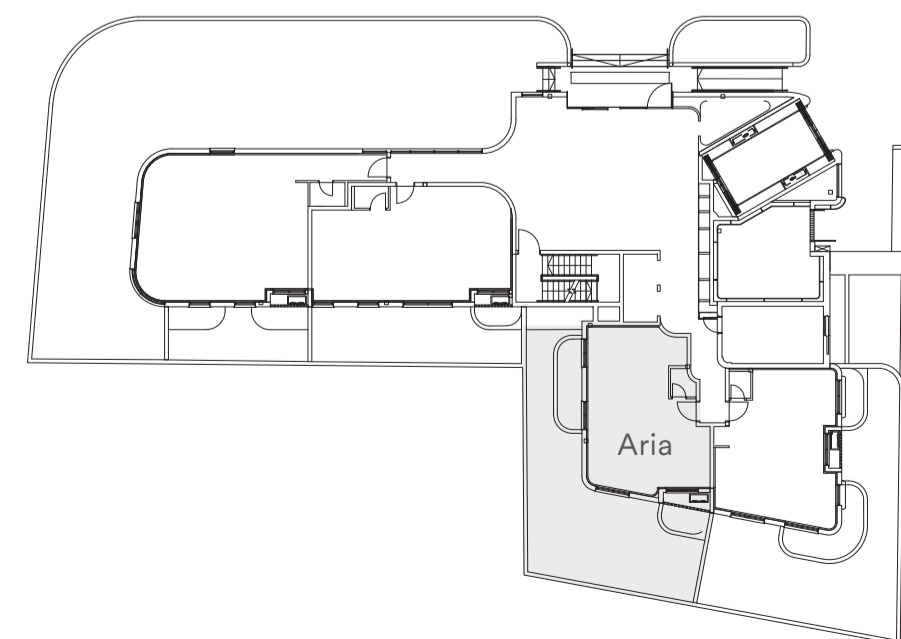

# Aria

Apartment No. 2  
 Two-Room Garden Apartment  
 Garden Floor | Total Area 106.8 sqm  
 Garden 64.6 sqm

Floor Plan

Basement

Garden Floor

What is shown in this plan, including furniture, accessories and measurements, is for illustrative purposes only and does not bind the company. Technical specifications and sales plans will be attached to the sales contract to be signed between the company and the buyer, and they alone will bind the company. This plan does not constitute a presentation, invitation or offer of any kind. It will not form part of the terms of engagement and the agreement between the parties. The plan is presented before the issuance of a building permit, and there may be changes, all subject to the provisions of the sales agreement and its appendices, including the pre-purchase annex.