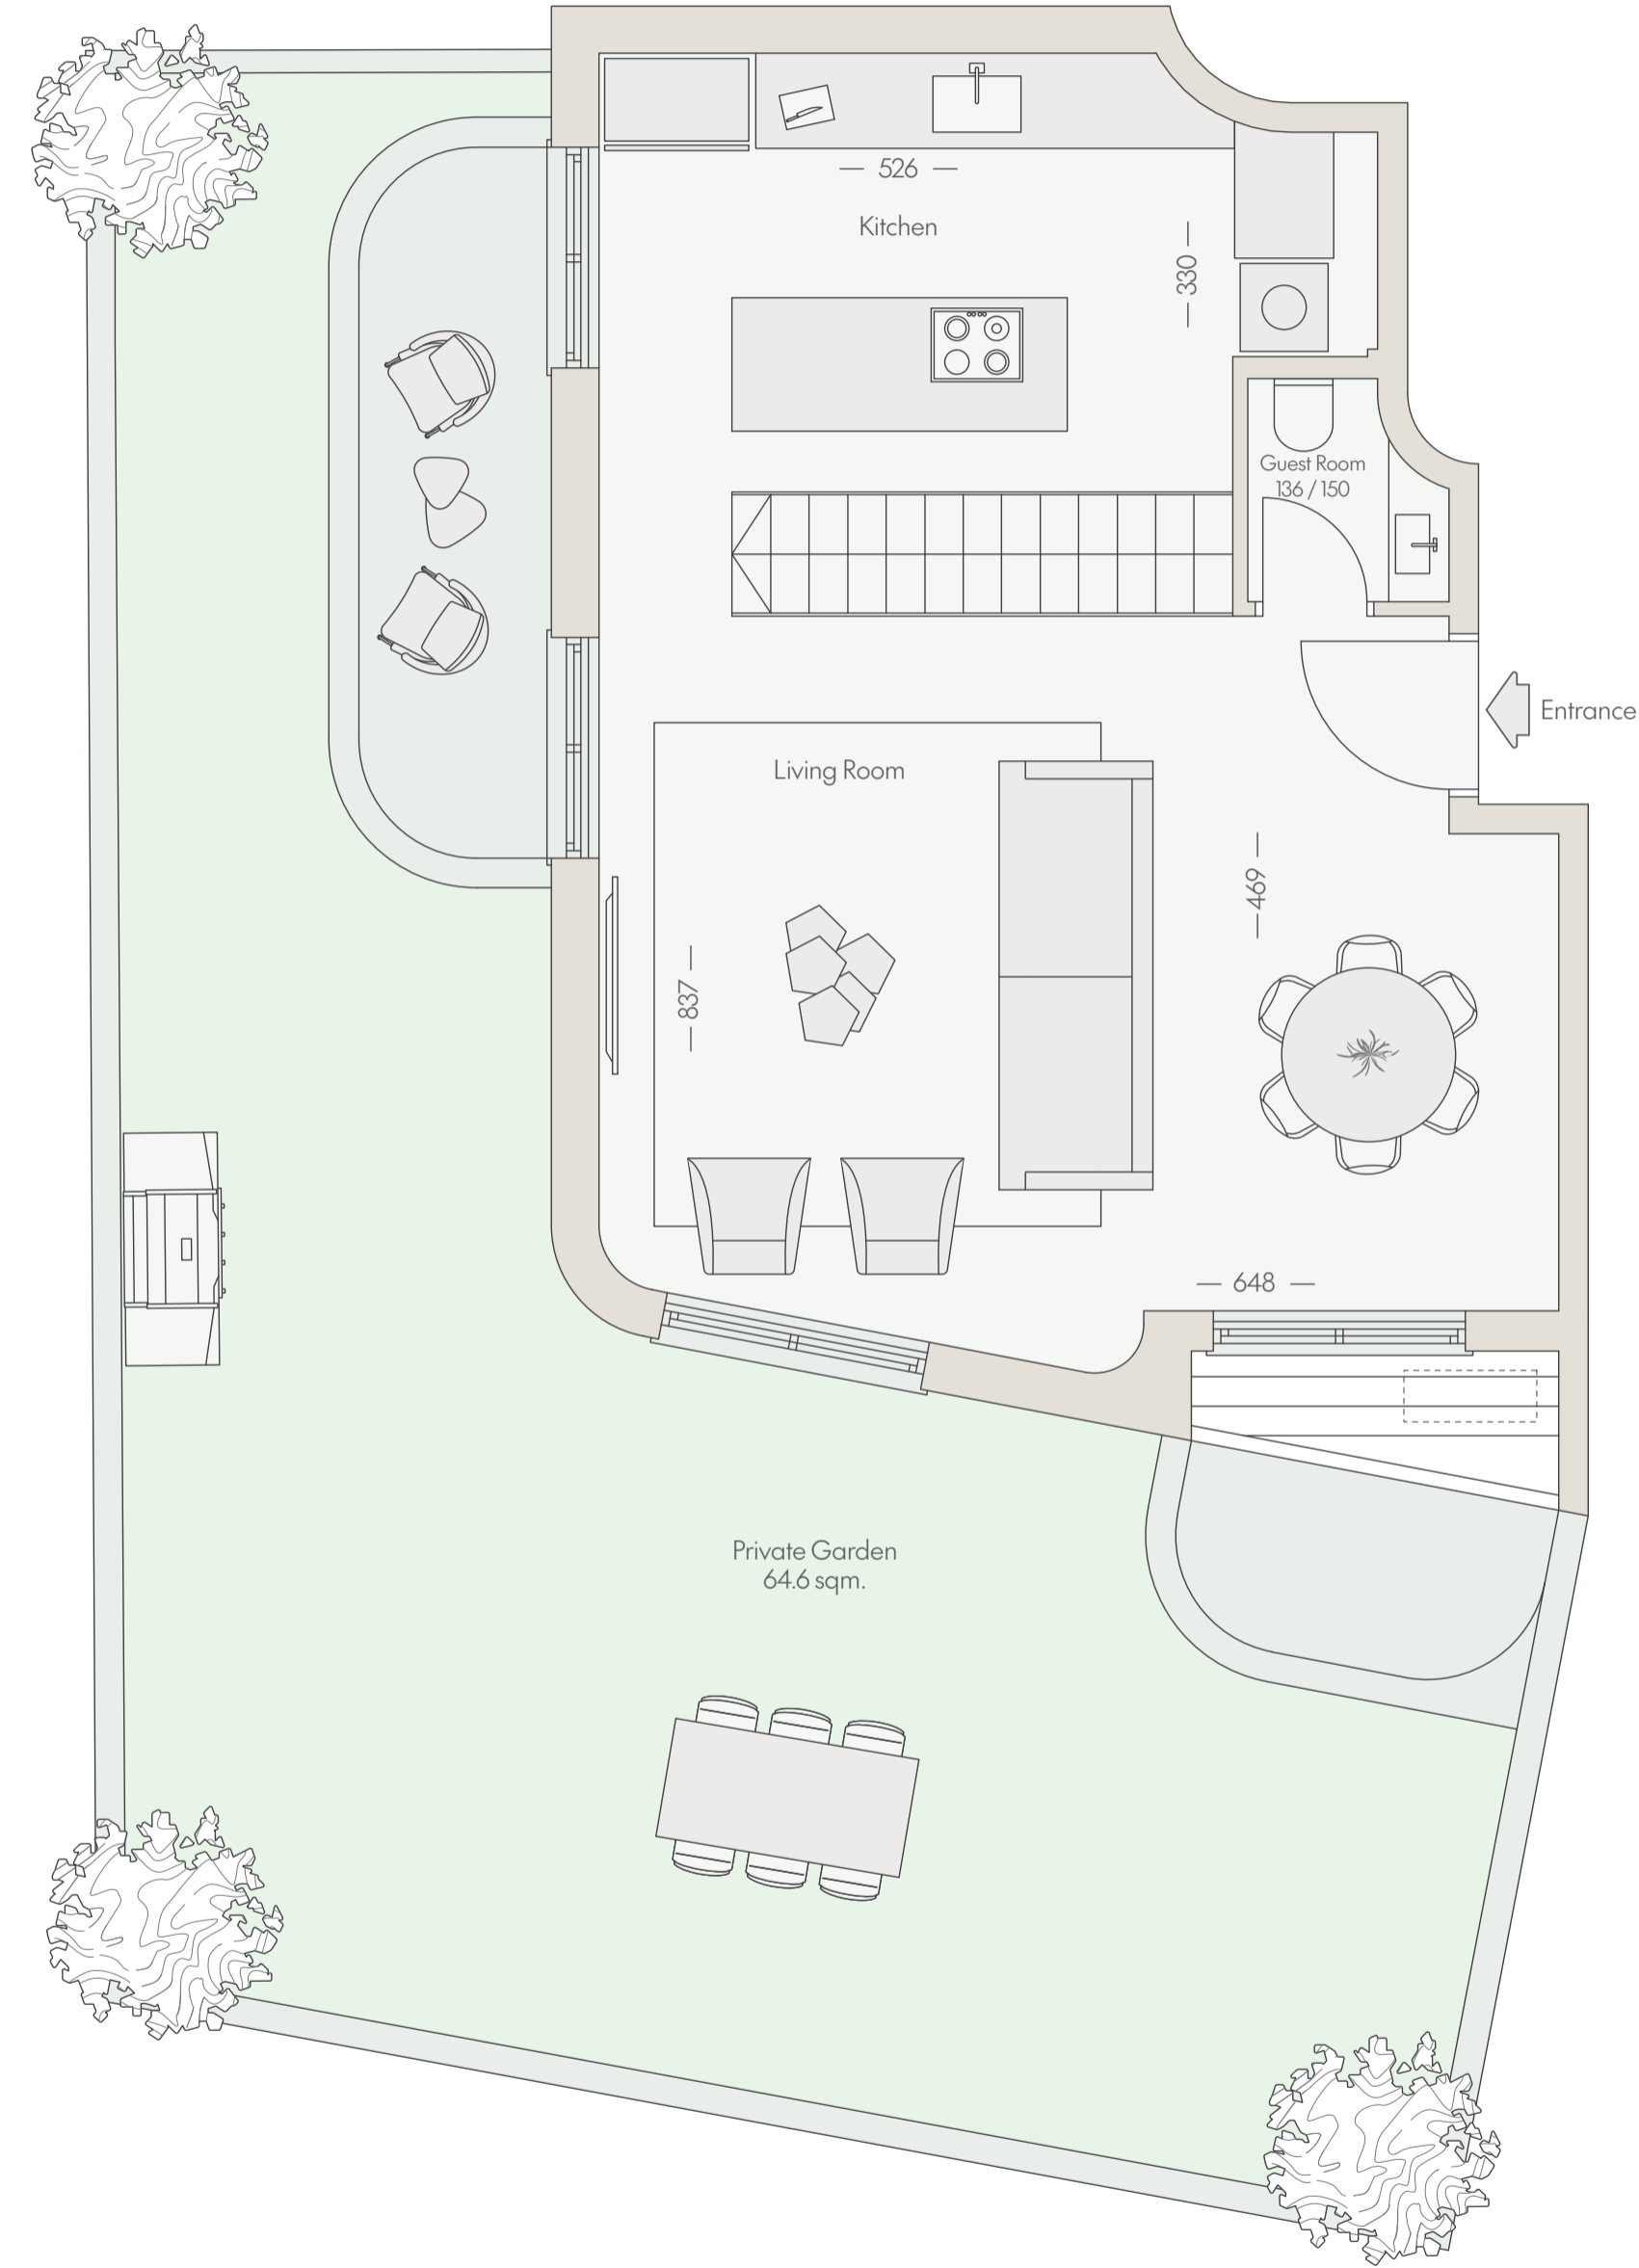

# Aria

Apartment No. 2  
 Two-Room Garden Apartment  
 Garden Floor | Total Area 106.8 sqm  
 Garden 64.6 sqm

Floor Plan

Basement

Garden Floor

What is shown in this plan, including furniture, accessories and measurements, is for illustrative purposes only and does not bind the company. Technical specifications and sales plans will be attached to the sales contract to be signed between the company and the buyer, and they alone will bind the company. This plan does not constitute a presentation, invitation or offer of any kind. It will not form part of the terms of engagement and the agreement between the parties. The plan is presented before the issuance of a building permit, and there may be changes, all subject to the provisions of the sales agreement and its appendices, including the pre-purchase annex.